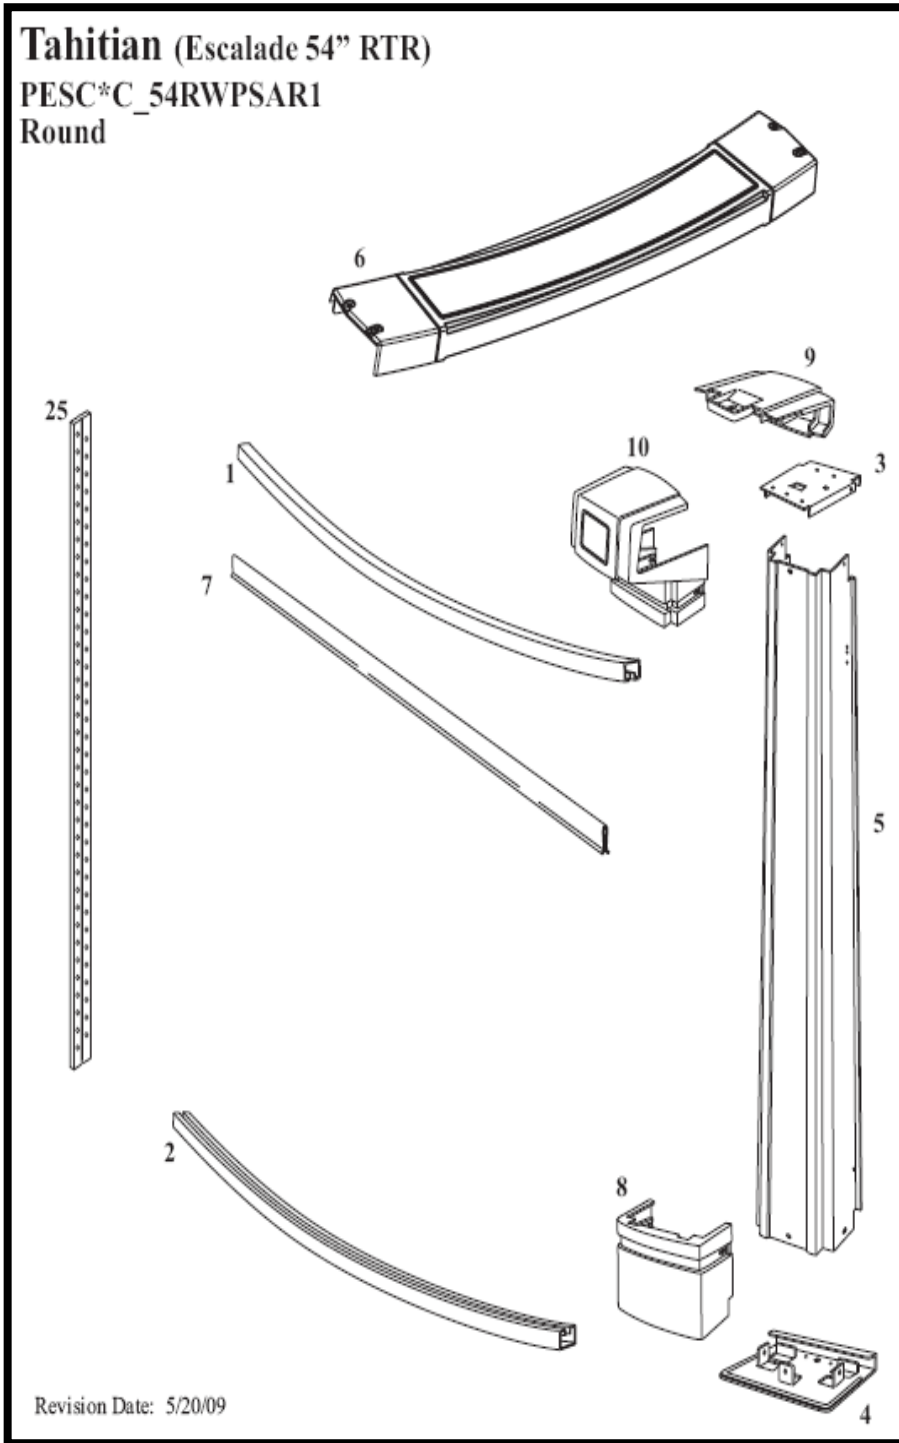

FRAME CARTON # CRESCTR-16R				
6	16	NBP3135	20977	Top Rail
---	1	NBP3130	19083	HDW SS TR Resin
---	1	-----	12571	Warranty

FRAME CARTON # CRESCUW54-24				
5	16	NBP3136	21444	Upright

WALL CARTON # WWDF54S-WMB24-866				
25	2	NBP3192	17636	Wall Bar*
---	1	NBP3170	10607	Hdw SS # 36 Bolt Set
---	1	NBP3171	19594	WS PANEL SS BRITE 53.5" X 43"
---	1	-----	WWDF54S	WINDRIFT - WALL FOR 54"

*pools with more than 40 holes in the wall will not include the wall bar – it is not necessary for installation of these pools.

Carton Breakdown

TAHITIAN 24' ROUND – 54"

NB1202

(mfr. Name – Escalade)

Tahitian (Escalade 54" RTR)

PESC*C_54RWPSAR1

Round

Key #	Part Description
1	Inner Stabilizer
2	Bottom Rail
3	Top Plate
4	Bottom Plate
5	Upright
6	Top Rail
7	Coping
8	Upright Boot
9	Top Cover- Inner
10	Top Cover
25	Wall Bar

Revision Date: 5/20/09